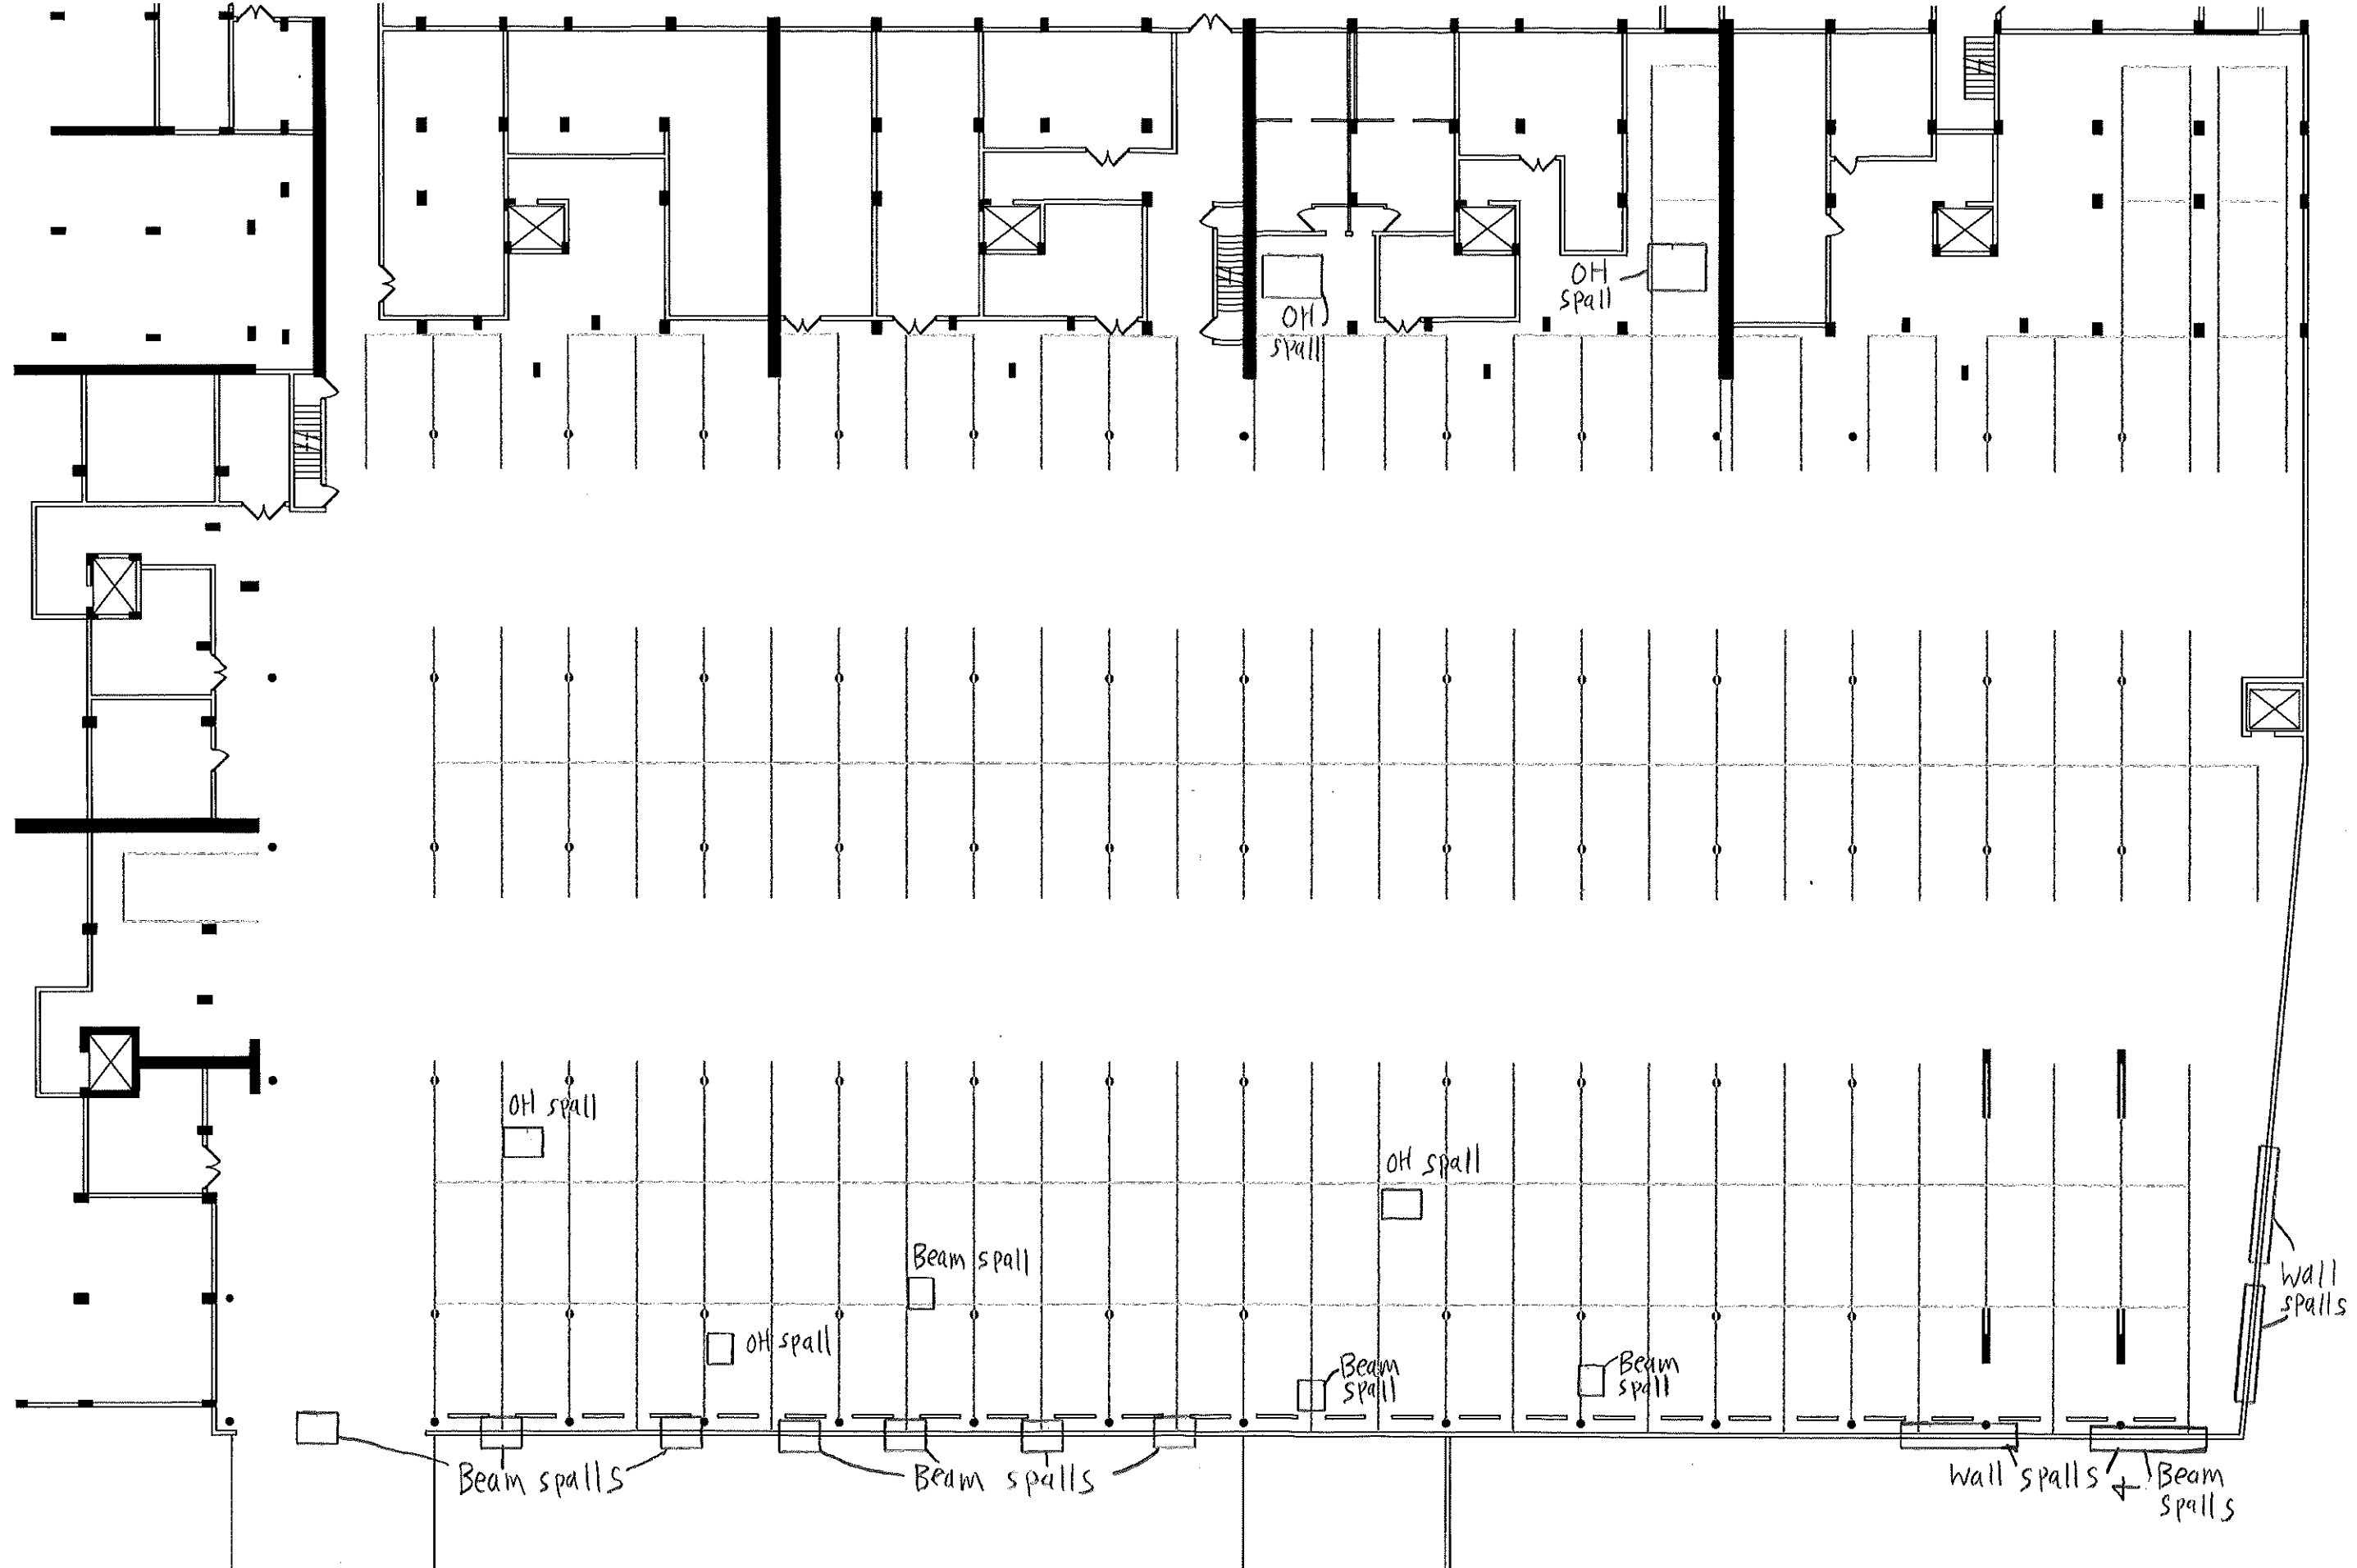

Plaza South
 BASEMENT LEVEL GARAGE PLAN (+10'-0")
 1/16"=1'-0"

Plaza South
 LOWER GARAGE LEVEL PLAN (+19'-0")

1/16"=1'-0"